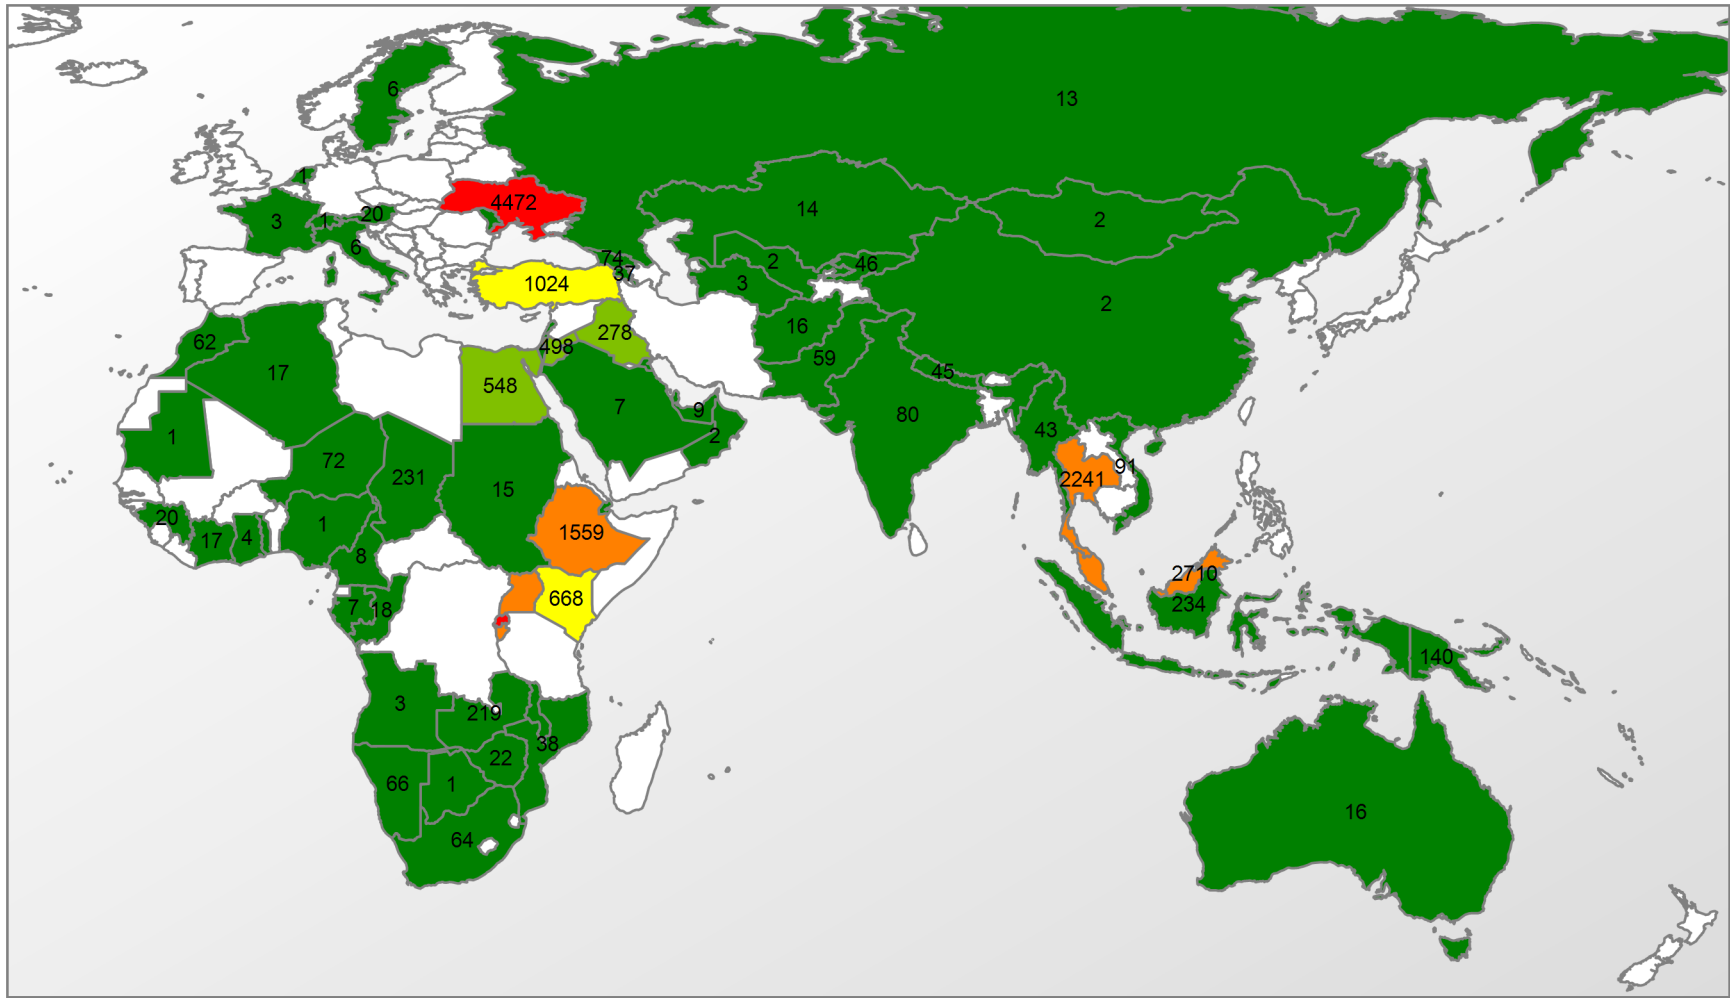

Department of State
Bureau of Population, Refugees, and Migration
Office of Admissions - Refugee Processing Center
Refugee Arrivals by Processing Country
All Nationalities

For the Reporting Period of October 1, 2018 through September 30, 2019

Cases: 12,320   **Individuals:** 30,000