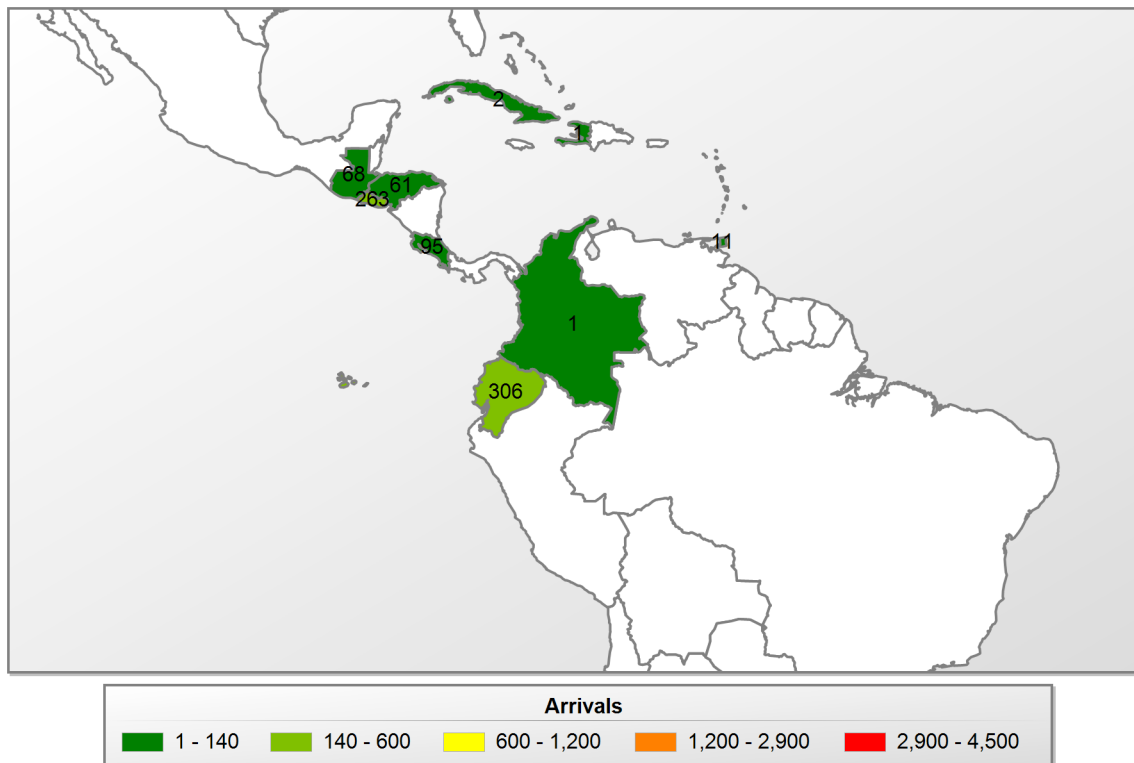

Department of State
Bureau of Population, Refugees, and Migration
Office of Admissions - Refugee Processing Center
Refugee Arrivals by Processing Country
All Nationalities

For the Reporting Period of October 1, 2018 through September 30, 2019

Department of State
Bureau of Population, Refugees, and Migration
Office of Admissions - Refugee Processing Center
Refugee Arrivals by Processing Country
All Nationalities

For the Reporting Period of October 1, 2018 through September 30, 2019

Cases: 12,320

Individuals: 30,000

Country Location	Case	Inds
Afghanistan	7	16
Algeria	13	17
Angola	3	3
Armenia	16	37
Australia	11	16
Austria	12	20
Bahrain	1	4
Belarus	91	253
Botswana	1	1
Burma	16	43
Burundi	920	2,612
Cameroon	6	8
Chad	86	231
China	2	2
Colombia	1	1

Country Location	Case	Inds
Guatemala	34	68
Guinea	8	20
Haiti	1	1
Honduras	35	61
India	39	80
Indonesia	133	234
Iraq	163	278
Israel	36	94
Italy	3	6
Ivory Coast	7	17
Jordan	197	498
Kazakhstan	4	14
Kenya	284	668
Kuwait	12	15
Kyrgyzstan	12	46

Country Location	Case	Inds
Niger	72	72
Nigeria	1	1
Oman	1	2
Pakistan	16	59
Papua New Guinea	140	140
Qatar	3	8
Russia	9	13
Rwanda	1,345	3,125
Saudi Arabia	4	7
South Africa	24	64
Sri Lanka (Ceylon)	55	97
Sudan	5	15
Sweden	6	6
Switzerland	1	1
Tanzania	1,039	3,776